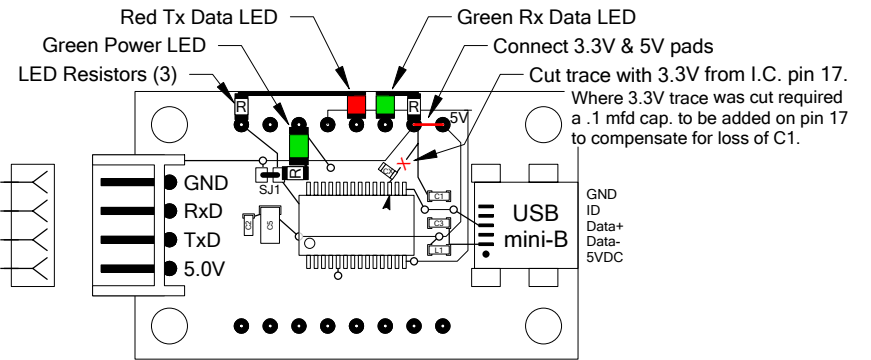

+25.5 dBm or 355 mW
-4 kHz off freq
starts filtering at about 1.8kHz

**sparkfun FT232RL
USB to Serial Breakout Board**

SABLE Micro-Trak 300 v1.3 Tracker with Lassen iQ GPS Wiring & Modification Details