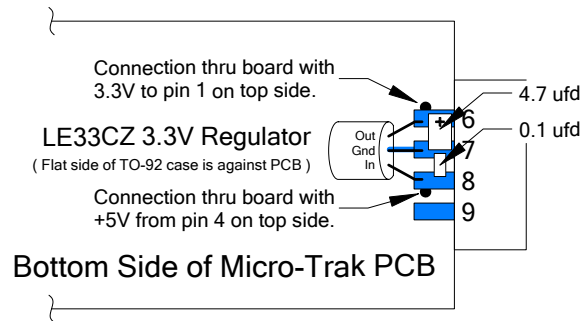

+25.5 dBm or 355 mW
-4 kHz off freq
starts filtering at about 1.8kHz

**sparkfun FT232RL
USB to Serial Breakout Board**

SABLE Micro-Trak 300 v1.3 Tracker with Lassen iQ GPS Wiring & Modification Details