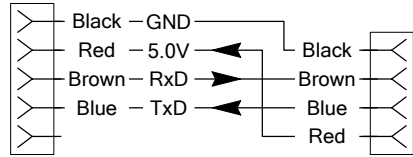

+25.5 dBm or 355 mW
-4 kHz off freq
starts filtering at about 1.8kHz

**sparkfun FT232RL
USB to Serial Breakout Board**

SABLE Micro-Trak 300 v1.3 Tracker with Lassen iQ GPS Wiring & Modification Details